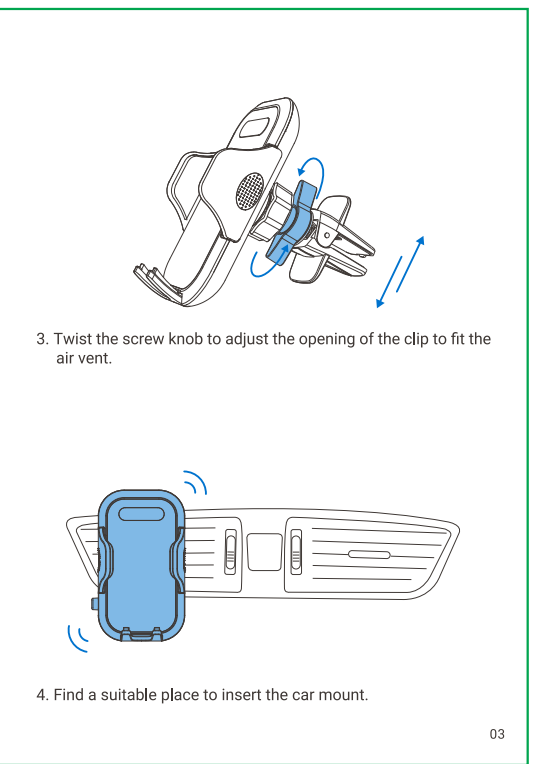

| | |
|-------------------|--|
| Product Name | Easy Clip Car Mount |
| Model | CTEZ11 |
| Applicable Places | Air Vent |
| Product List | Car Mount x1, Air Vent Clip x1, Welcome Guide x1 |

The parameters above are derived from the laboratory of ANDOBIL. The actual parameters would be different because of products and other factors. The image shown here is indicative only.