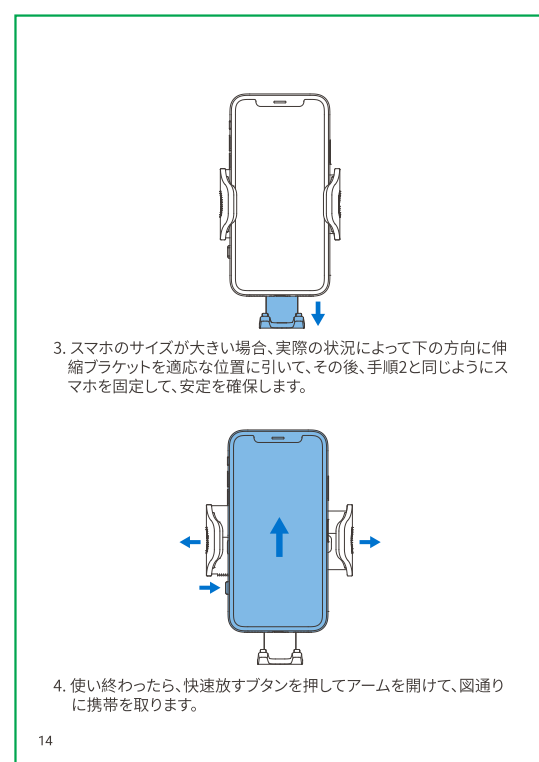

品名	固定しやすい車載ホルダー（複合バージョン）
型番	CTEZ11
適用場所	吹き出し口など
セット内容	車載スタンド本体 x1, エアコン吹き出し口クリップ x1, 取扱説明書 x1

上記のパラメータはANDOBILの研究室のもので、実際のパラメータは、製品やその他の要因によって異なる場合があります。写真は参考用ですので、実際の製品を基準にします。

注意事項

1. 車を運転する前に、ご使用の要求によってホルダーを取り付けてください。運転中、ホルダーの調整は禁止です。
2. 車載ホルダーをエアバッグの妨害や運転邪魔なところに置かないでください。
3. 子供の手が届かないところに保管してください。