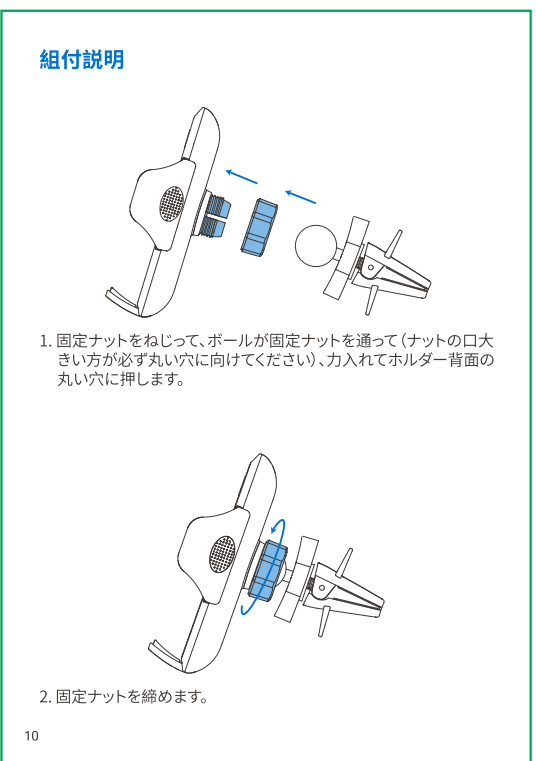

品名	固定しやすい車載ホルダー（複合バージョン）
型番	CTEZ11
適用場所	吹き出し口など
セット内容	車載スタンド本体 x1, エアコン吹き出し口クリップ x1, 取扱説明書 x1

上記のパラメータはANDOBILの研究室のもので、実際のパラメータは、製品やその他の要因によって異なる場合があります。写真は参考用ですので、実際の製品を基準にします。

注意事項

1. 車を運転する前に、ご使用の要求によってホルダーを取り付けてください。運転中、ホルダーの調整は禁止です。
2. 車載ホルダーをエアバッグの妨害や運転邪魔なところに置かないでください。
3. 子供の手が届かないところに保管してください。