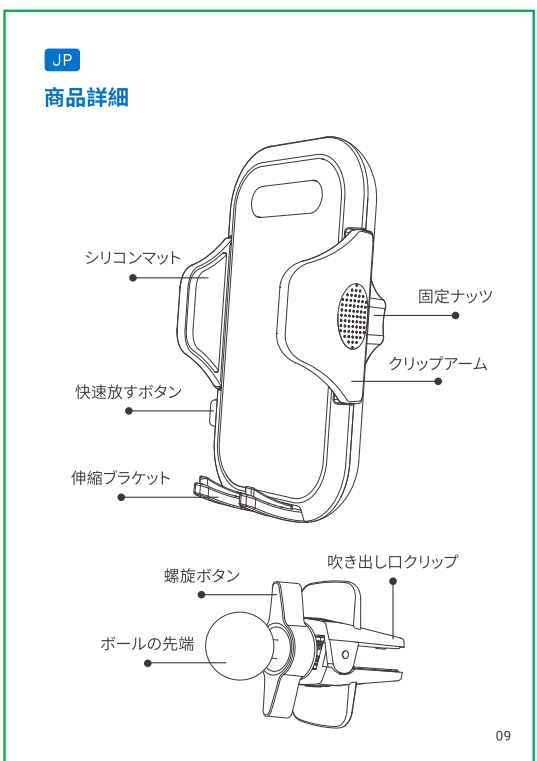

品名	固定しやすい車載ホルダー（複合バージョン）
型番	CTEZ11
適用場所	吹き出し口など
セット内容	車載スタンド本体 x1, エアコン吹き出し口クリップ x1, 取扱説明書 x1

上記のパラメータはANDOBILの研究室のもので、実際のパラメータは、製品やその他の要因によって異なる場合があります。写真は参考用ですので、実際の製品を基準にします。

注意事項

1. 車を運転する前に、ご使用の要求によってホルダーを取り付けてください。運転中、ホルダーの調整は禁止です。
2. 車載ホルダーをエアバッグの妨害や運転邪魔なところに置かないでください。
3. 子供の手が届かないところに保管してください。