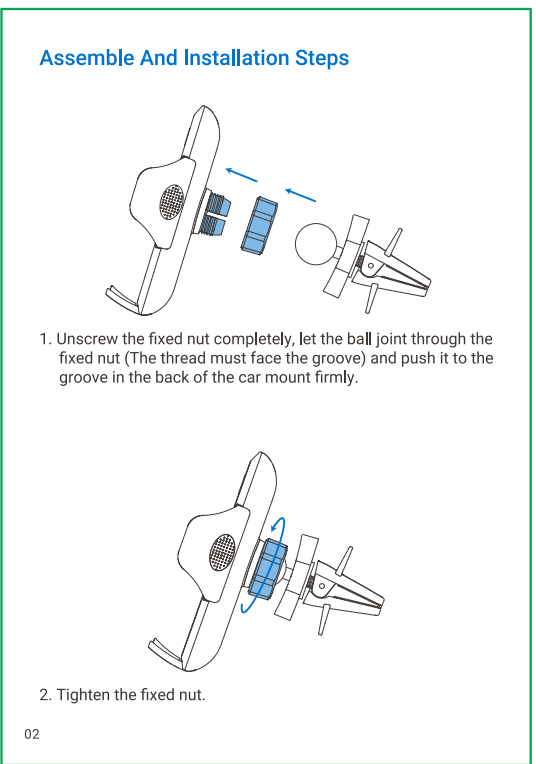

| | |
|-------------------|--|
| Product Name | Easy Clip Car Mount |
| Model | CTEZ11 |
| Applicable Places | Air Vent |
| Product List | Car Mount x1, Air Vent Clip x1, Welcome Guide x1 |

The parameters above are derived from the laboratory of ANDOBIL. The actual parameters would be different because of products and other factors. The image shown here is indicative only.