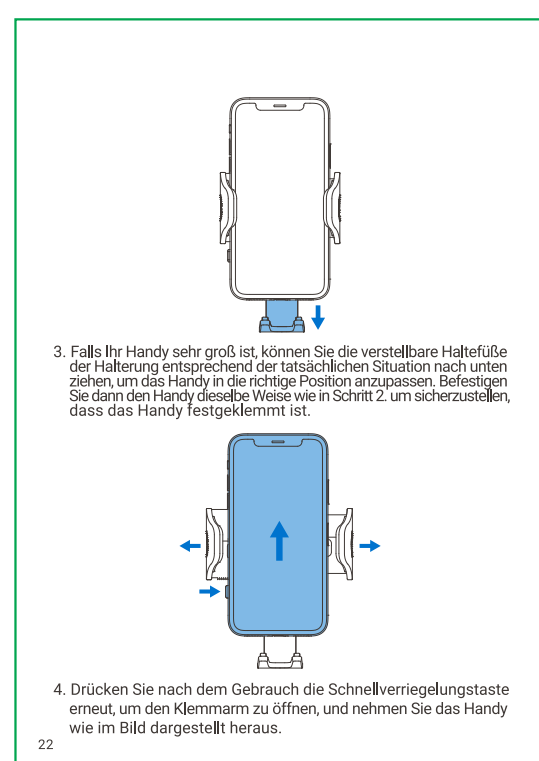

Produktname	Einfach Zu Befestigende Handyhalterung (Composite-version)
Modell	CTEZ11
Anwendbare Orte	Lüftungsgitter
Paketinhalt	Auto Handyhalterung x1, Lüftungsklammer x1, Bedienungsanleitung x1

Die obigen Parameter stammen aus dem Labor von ANDOBIL. Der tatsächliche Parameter würde sich aufgrund von Produkten und anderen Faktoren unterscheiden. Das Foto ist für referenz, beziehen Sie sich auf das produkt.

Achtung

1. Bitte installieren Sie die Halterung „vor“ der Fahrt. Es ist verboten, die Halterung „während“ der Fahrt zu verstellen.
2. Bitte nicht die Halterung an einem Ort, der die Bewegung des Airbags behindert oder das Fahren behindert installieren.
3. Halten Sie das Produkt von Kindern fern.