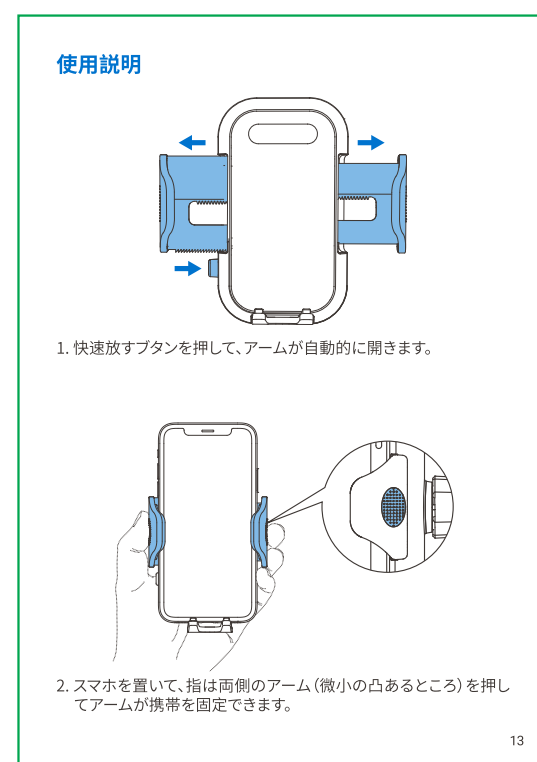

品名	固定しやすい車載ホルダー（複合バージョン）
型番	CTEZ11
適用場所	吹き出し口など
セット内容	車載スタンド本体 x1, エアコン吹き出し口クリップ x1, 取扱説明書 x1

上記のパラメータはANDOBILの研究室のもので、実際のパラメータは、製品やその他の要因によって異なる場合があります。写真は参考用ですので、実際の製品を基準にします。

注意事項

1. 車を運転する前に、ご使用の要求によってホルダーを取り付けてください。運転中、ホルダーの調整は禁止です。
2. 車載ホルダーをエアバッグの妨害や運転邪魔なところに置かないでください。
3. 子供の手が届かないところに保管してください。