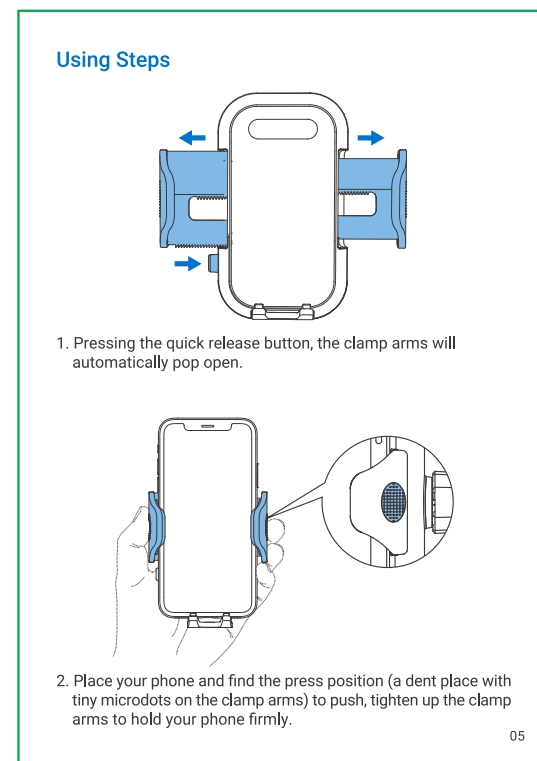

| | |
|-------------------|--|
| Product Name | Easy Clip Car Mount |
| Model | CTEZ11 |
| Applicable Places | Air Vent |
| Product List | Car Mount x1, Air Vent Clip x1, Welcome Guide x1 |

The parameters above are derived from the laboratory of ANDOBIL. The actual parameters would be different because of products and other factors. The image shown here is indicative only.