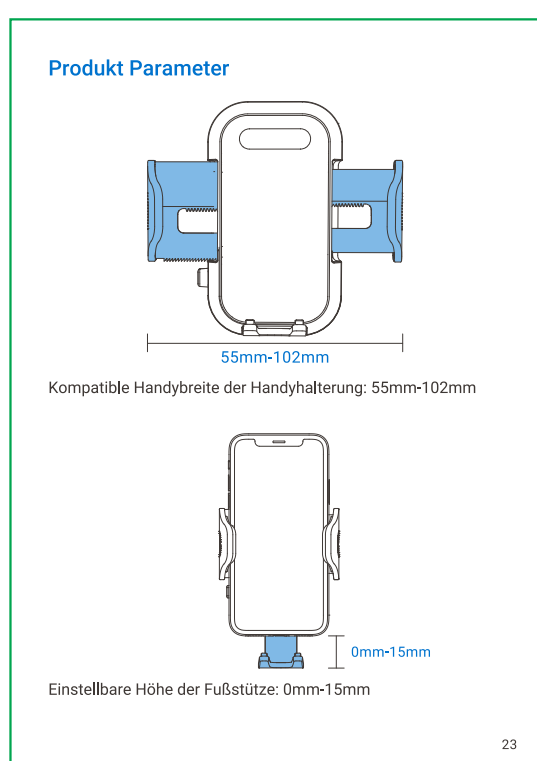

Produktname	Einfach Zu Befestigende Handyhalterung (Composite-version)
Modell	CTEZ11
Anwendbare Orte	Lüftungsgitter
Paketinhalt	Auto Handyhalterung x1, Lüftungsklammer x1, Bedienungsanleitung x1

Die obigen Parameter stammen aus dem Labor von ANDOBIL. Der tatsächliche Parameter würde sich aufgrund von Produkten und anderen Faktoren unterscheiden. Das Foto ist für referenz, beziehen Sie sich auf das produkt.

Achtung

1. Bitte installieren Sie die Halterung „vor“ der Fahrt. Es ist verboten, die Halterung „während“ der Fahrt zu verstellen.
2. Bitte nicht die Halterung an einem Ort, der die Bewegung des Airbags behindert oder das Fahren behindert installieren.
3. Halten Sie das Produkt von Kindern fern.