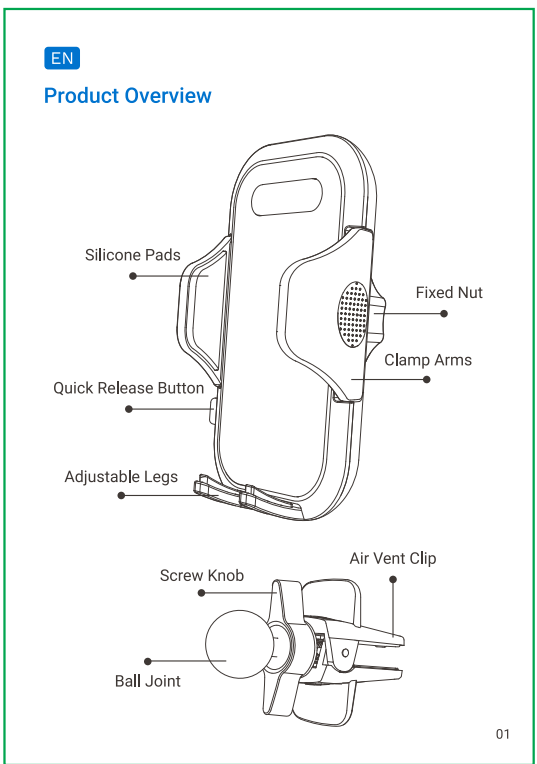

CATALOG / 目錄 / KATALOG

EN

- Product Overview 01
- Assemble And Installation Steps 02
- Using Steps 05
- Product Specifications 07
- Attention 08

JP

- 商品詳細 09
- 組付説明 10
- 使用説明 13
- 商品説明 15
- 注意事項 16

DE

- Produktübersicht 17
- Montage- Und Installationschritte 18
- Schritte Zur Nutzung 21
- Produkt Parameter 23
- Achtung 24

| | |
|-------------------|--|
| Product Name | Easy Clip Car Mount |
| Model | CTEZ11 |
| Applicable Places | Air Vent |
| Product List | Car Mount x1, Air Vent Clip x1, Welcome Guide x1 |

The parameters above are derived from the laboratory of ANDOBIL. The actual parameters would be different because of products and other factors. The image shown here is indicative only.