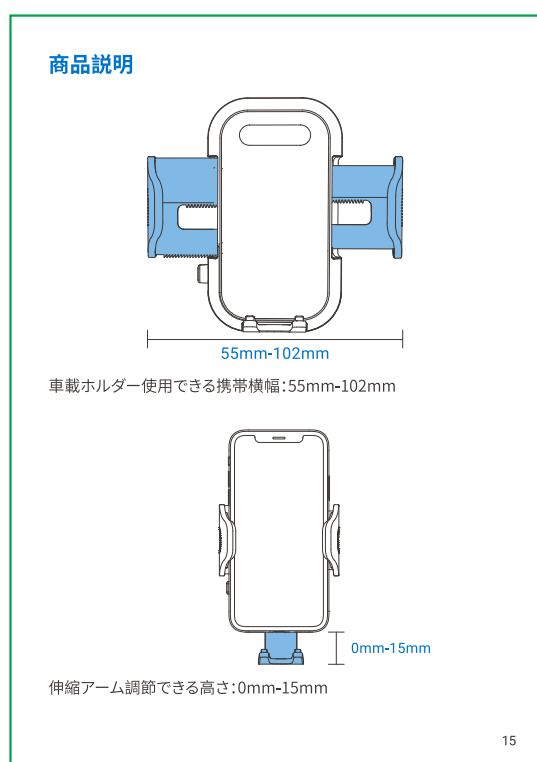

品名	固定しやすい車載ホルダー（複合バージョン）
型番	CTEZ11
適用場所	吹き出し口など
セット内容	車載スタンド本体 x1, エアコン吹き出し口クリップ x1, 取扱説明書 x1

上記のパラメータはANDOBILの研究室のもので、実際のパラメータは、製品やその他の要因によって異なる場合があります。写真は参考用ですので、実際の製品を基準にします。

注意事項

1. 車を運転する前に、ご使用の要求によってホルダーを取り付けてください。運転中、ホルダーの調整は禁止です。
2. 車載ホルダーをエアバッグの妨害や運転邪魔なところに置かないでください。
3. 子供の手が届かないところに保管してください。