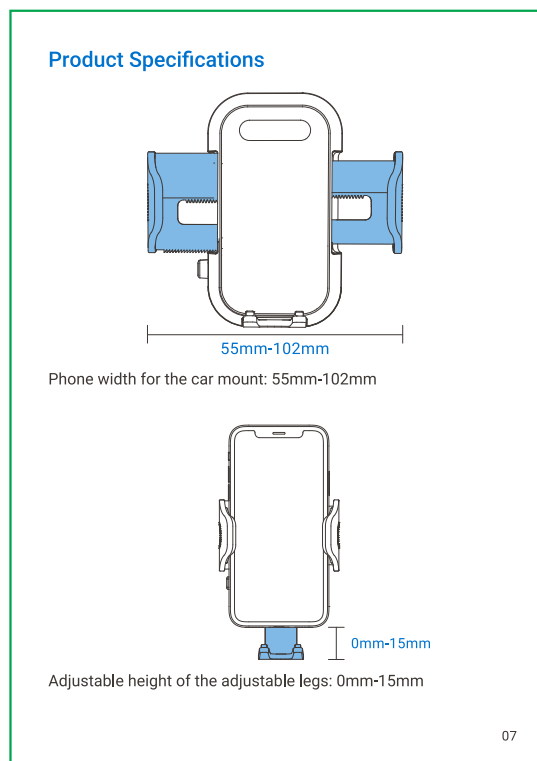

| | |
|-------------------|--|
| Product Name | Easy Clip Car Mount |
| Model | CTEZ11 |
| Applicable Places | Air Vent |
| Product List | Car Mount x1, Air Vent Clip x1, Welcome Guide x1 |

The parameters above are derived from the laboratory of ANDOBIL. The actual parameters would be different because of products and other factors. The image shown here is indicative only.