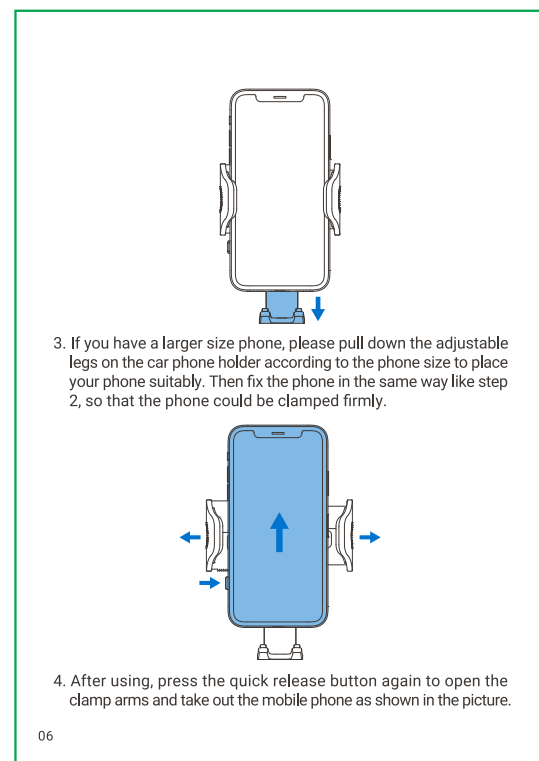

| | |
|-------------------|--|
| Product Name | Easy Clip Car Mount |
| Model | CTEZ11 |
| Applicable Places | Air Vent |
| Product List | Car Mount x1, Air Vent Clip x1, Welcome Guide x1 |

The parameters above are derived from the laboratory of ANDOBIL. The actual parameters would be different because of products and other factors. The image shown here is indicative only.