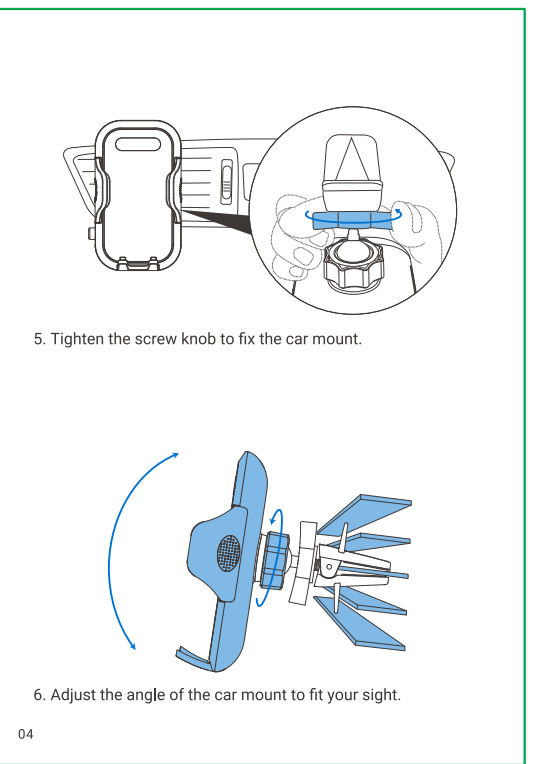

| | |
|-------------------|--|
| Product Name | Easy Clip Car Mount |
| Model | CTEZ11 |
| Applicable Places | Air Vent |
| Product List | Car Mount x1, Air Vent Clip x1, Welcome Guide x1 |

The parameters above are derived from the laboratory of ANDOBIL. The actual parameters would be different because of products and other factors. The image shown here is indicative only.