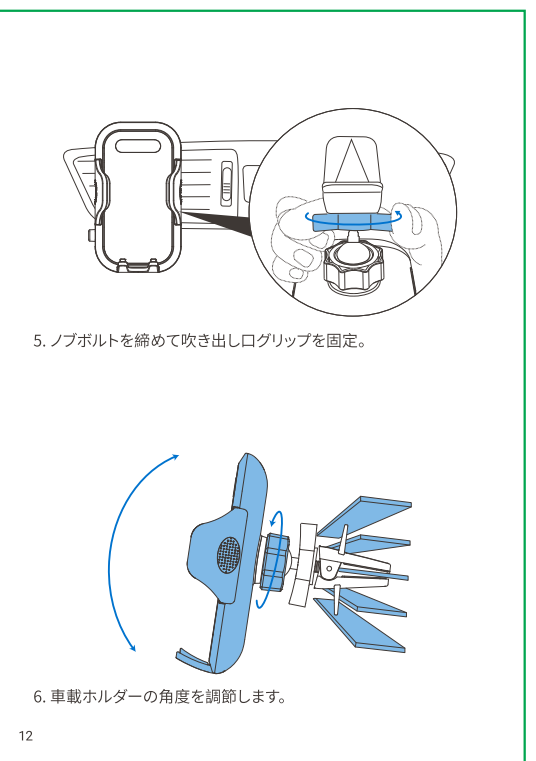

品名	固定しやすい車載ホルダー（複合バージョン）
型番	CTEZ11
適用場所	吹き出し口など
セット内容	車載スタンド本体 x1, エアコン吹き出し口クリップ x1, 取扱説明書 x1

上記のパラメータはANDOBILの研究室のもので、実際のパラメータは、製品やその他の要因によって異なる場合があります。写真は参考用ですので、実際の製品を基準にします。

注意事項

1. 車を運転する前に、ご使用の要求によってホルダーを取り付けてください。運転中、ホルダーの調整は禁止です。
2. 車載ホルダーをエアバッグの妨害や運転邪魔なところに置かないでください。
3. 子供の手が届かないところに保管してください。